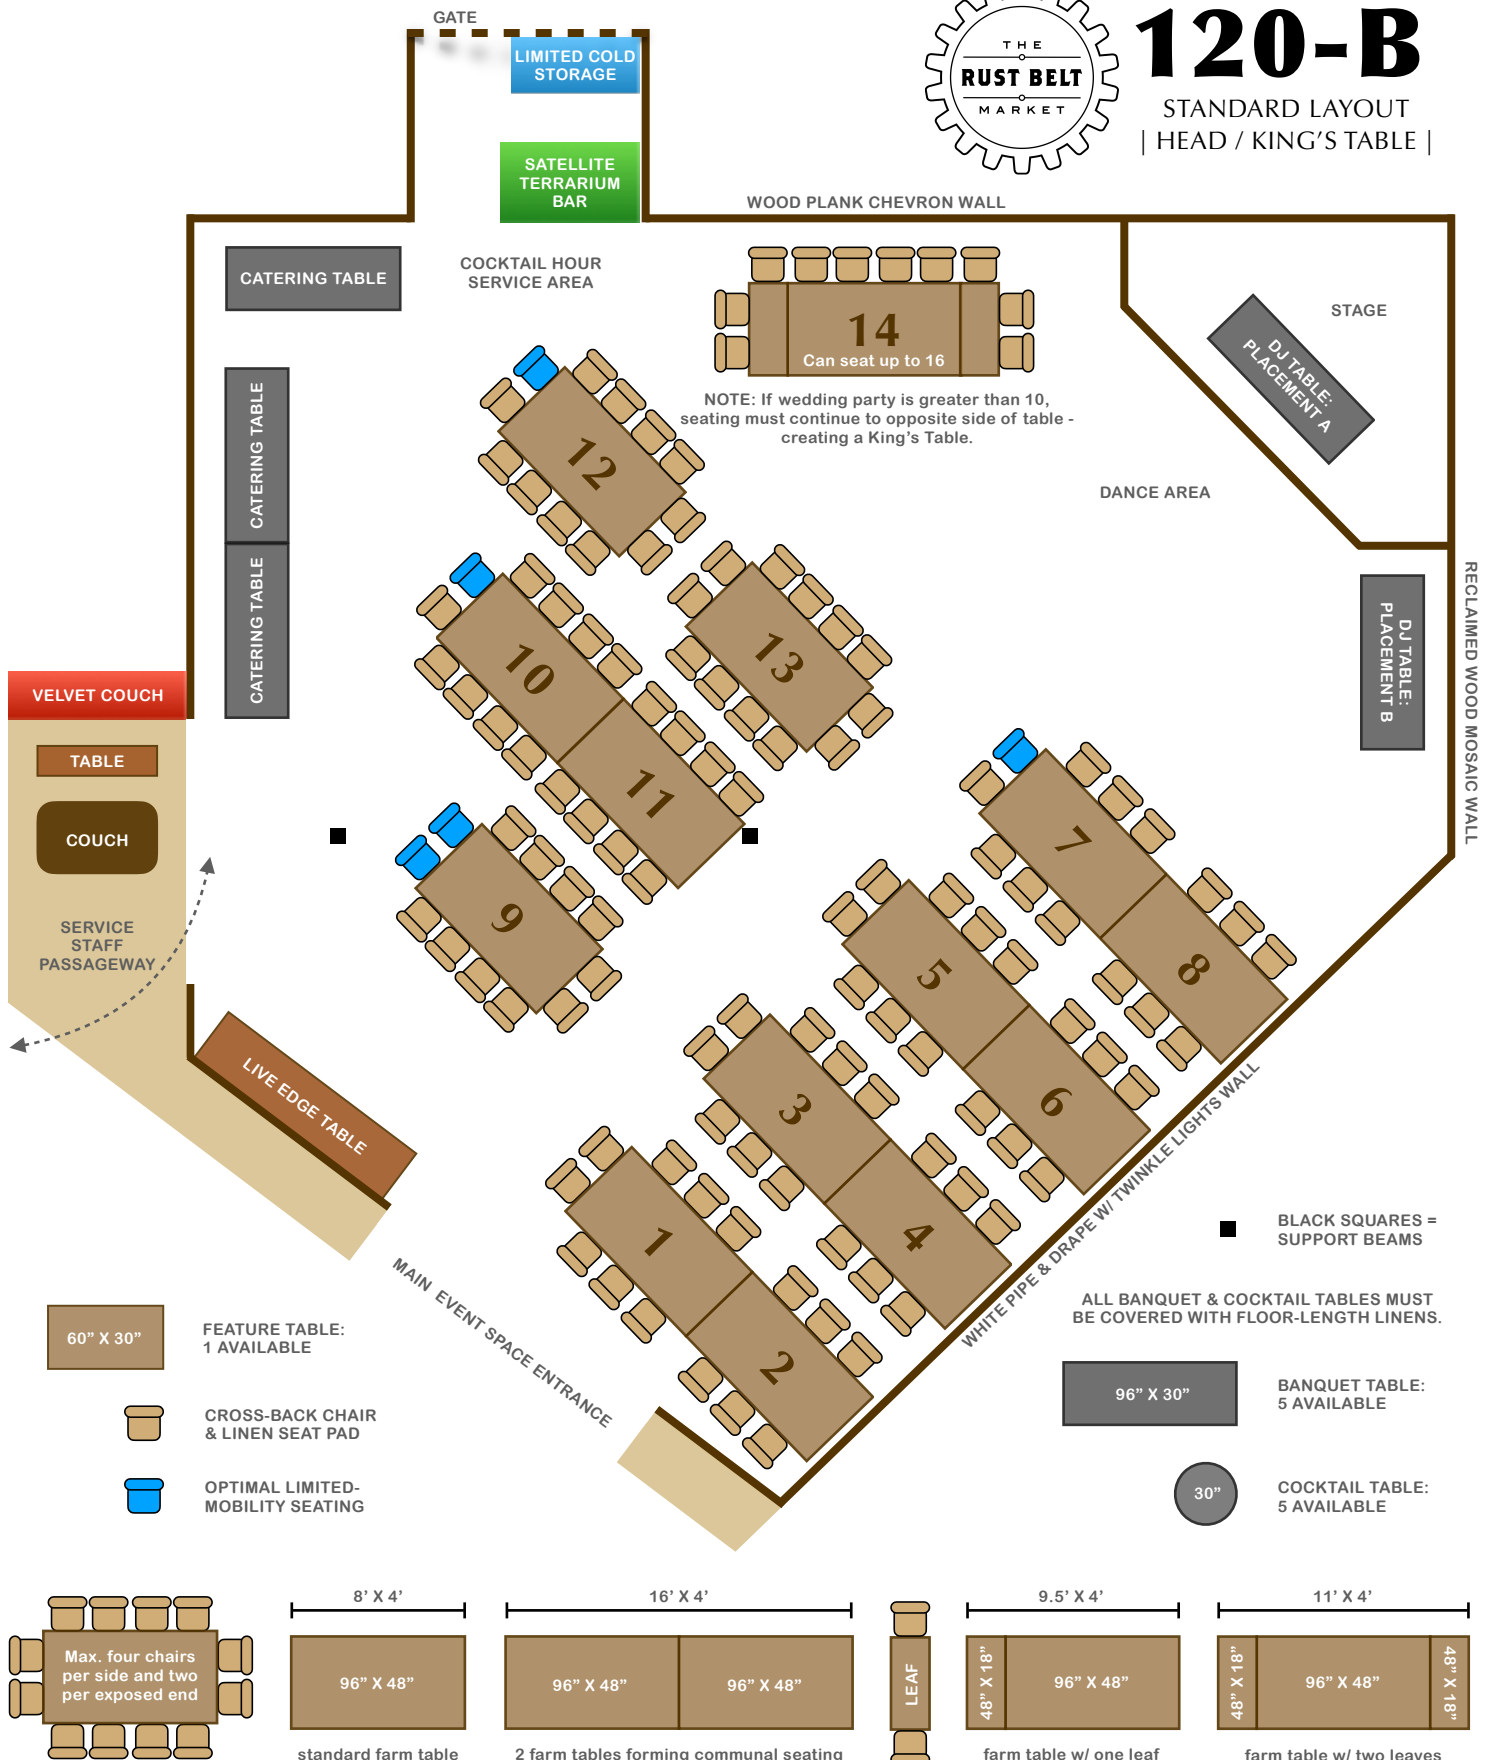

DISCLAIMER: Dimensions, areas, layouts, and details are approximate and should be considered illustrative only.

120-A

STANDARD LAYOUT
| SWEETHEART TABLE |

DISCLAIMER: Dimensions, areas, layouts, and details are approximate and should be considered illustrative only.

120-B

STANDARD LAYOUT
| HEAD / KING'S TABLE |

NOTE: 14 farm tables remain in the event space at all times and cannot be removed.

DISCLAIMER: Dimensions, areas, layouts, and details are approximate and should be considered illustrative only.

120-C

STANDARD LAYOUT
| NO FEATURE SEATING |

NOTE: 14 farm tables remain in the event space at all times and cannot be removed.