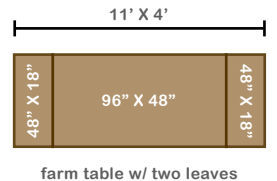

DISCLAIMER: Dimensions, areas, layouts, and details are approximate and should be considered illustrative only.

120-A

STANDARD LAYOUT
| SWEETHEART TABLE |

DISCLAIMER: Dimensions, areas, layouts, and details are approximate and should be considered illustrative only.

120-B

STANDARD LAYOUT
| HEAD / KING'S TABLE |

NOTE: 14 farm tables remain in the event space at all times and cannot be removed.

DISCLAIMER: Dimensions, areas, layouts, and details are approximate and should be considered illustrative only.

120-C

STANDARD LAYOUT
| NO FEATURE SEATING |

NOTE: 14 farm tables remain in the event space at all times and cannot be removed.