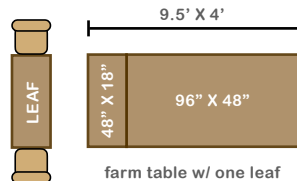

DISCLAIMER: Dimensions, areas, layouts, and details are approximate and should be considered illustrative only.

120-A

STANDARD LAYOUT
| SWEETHEART TABLE |

DISCLAIMER: Dimensions, areas, layouts, and details are approximate and should be considered illustrative only.

120-B

STANDARD LAYOUT
| HEAD / KING'S TABLE |

NOTE: 14 farm tables remain in the event space at all times and cannot be removed.

DISCLAIMER: Dimensions, areas, layouts, and details are approximate and should be considered illustrative only.

120-C

STANDARD LAYOUT
| NO FEATURE SEATING |

NOTE: 14 farm tables remain in the event space at all times and cannot be removed.