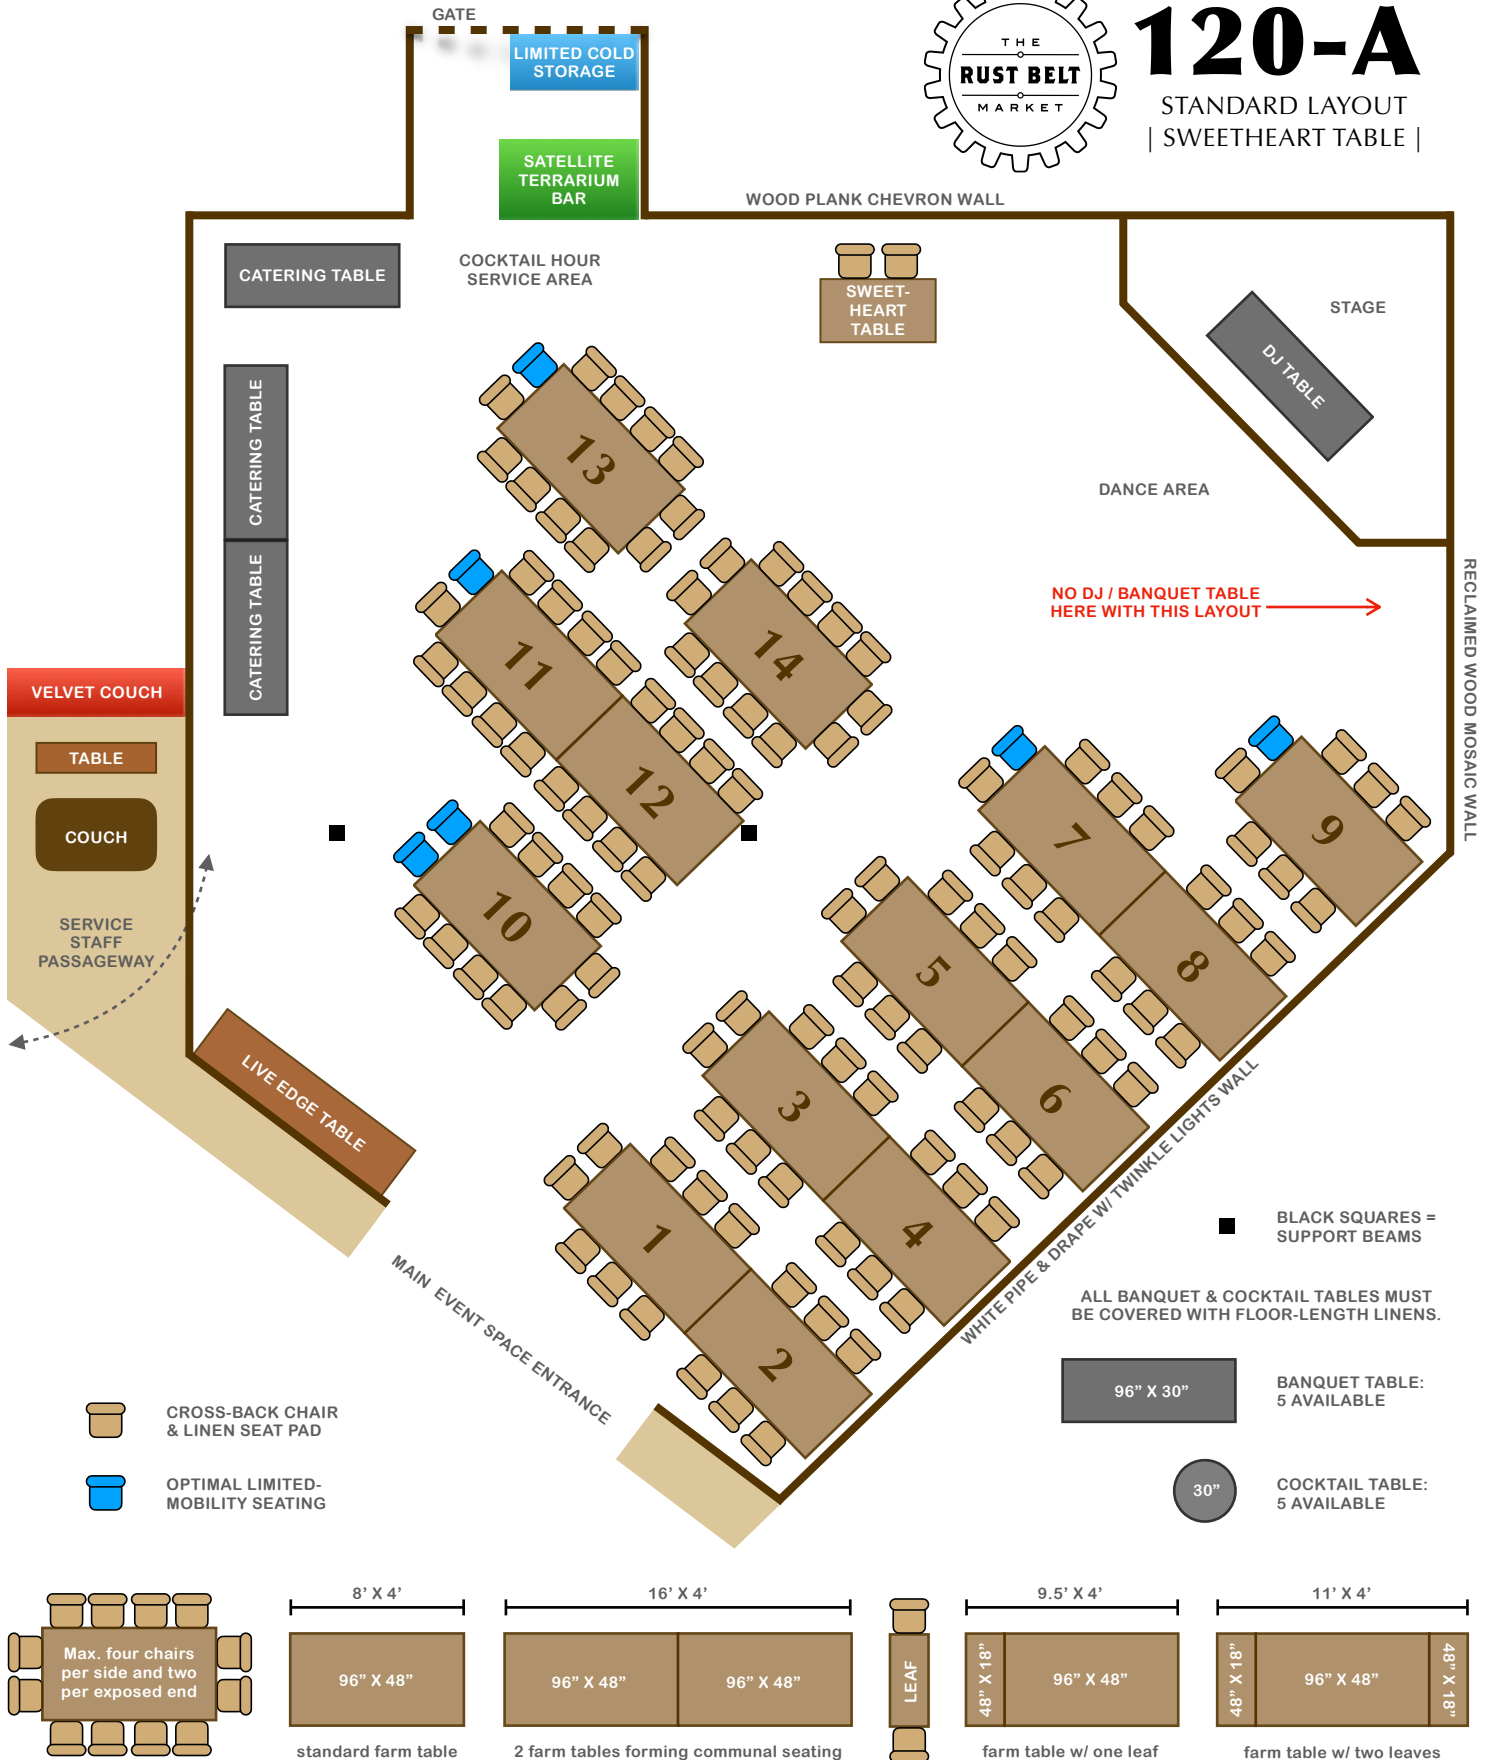

DISCLAIMER: Dimensions, areas, layouts, and details are approximate and should be considered illustrative only.

120-A

STANDARD LAYOUT
| SWEETHEART TABLE |

DISCLAIMER: Dimensions, areas, layouts, and details are approximate and should be considered illustrative only.

120-B

STANDARD LAYOUT
| HEAD / KING'S TABLE |

NOTE: 14 farm tables remain in the event space at all times and cannot be removed.

DISCLAIMER: Dimensions, areas, layouts, and details are approximate and should be considered illustrative only.

120-C

STANDARD LAYOUT
| NO FEATURE SEATING |

NOTE: 14 farm tables remain in the event space at all times and cannot be removed.