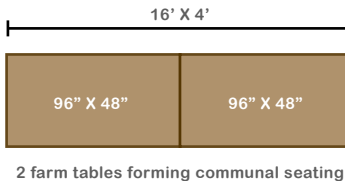

DISCLAIMER: Dimensions, areas, layouts, and details are approximate and should be considered illustrative only.

120-A

STANDARD LAYOUT
| SWEETHEART TABLE |

DISCLAIMER: Dimensions, areas, layouts, and details are approximate and should be considered illustrative only.

120-B

STANDARD LAYOUT
| HEAD / KING'S TABLE |

NOTE: 14 farm tables remain in the event space at all times and cannot be removed.

DISCLAIMER: Dimensions, areas, layouts, and details are approximate and should be considered illustrative only.

120-C

STANDARD LAYOUT
| NO FEATURE SEATING |

NOTE: 14 farm tables remain in the event space at all times and cannot be removed.