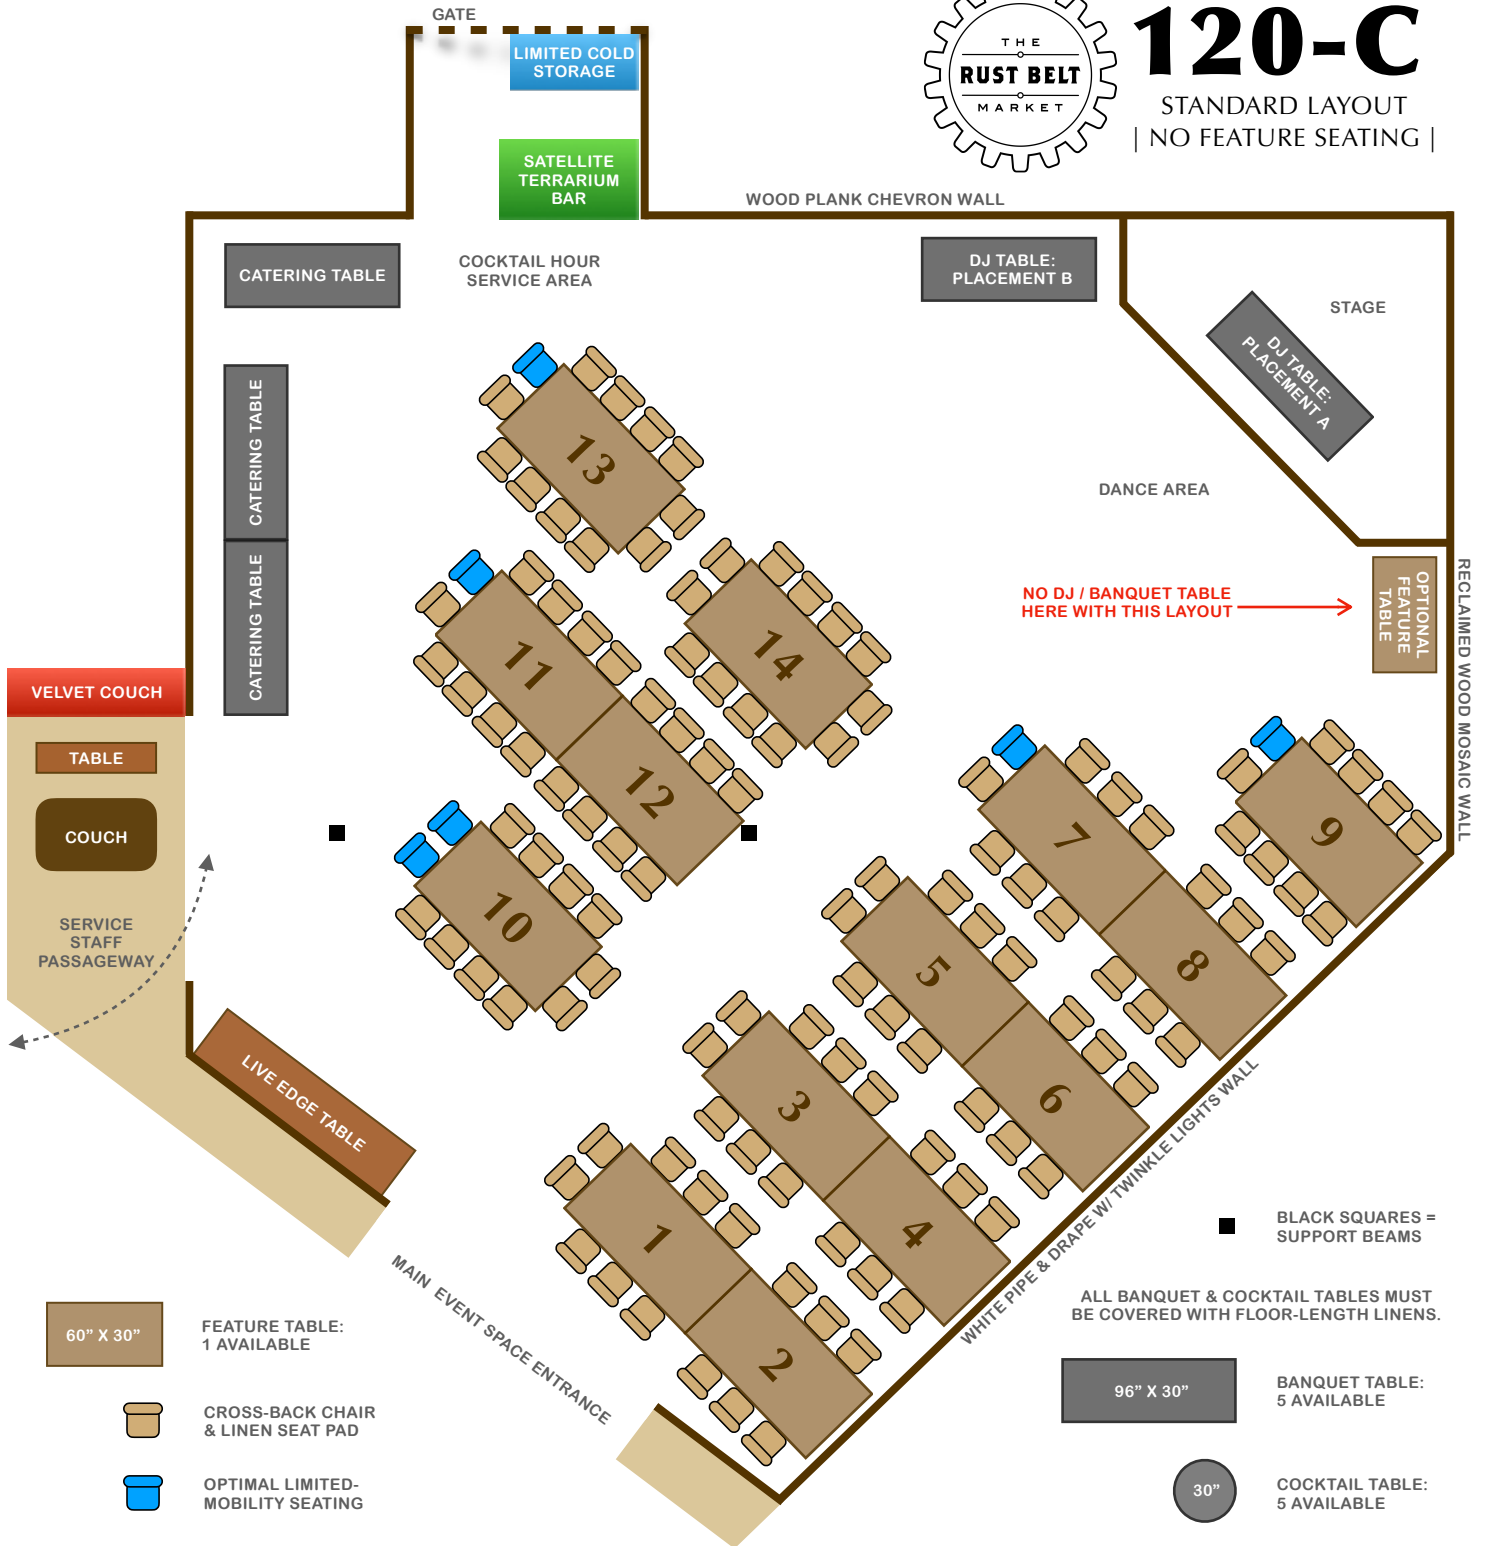

DISCLAIMER: Dimensions, areas, layouts, and details are approximate and should be considered illustrative only.

120-A

STANDARD LAYOUT
| SWEETHEART TABLE |

DISCLAIMER: Dimensions, areas, layouts, and details are approximate and should be considered illustrative only.

120-B

STANDARD LAYOUT
| HEAD / KING'S TABLE |

NOTE: 14 farm tables remain in the event space at all times and cannot be removed.

DISCLAIMER: Dimensions, areas, layouts, and details are approximate and should be considered illustrative only.

120-C

STANDARD LAYOUT
| NO FEATURE SEATING |

NOTE: 14 farm tables remain in the event space at all times and cannot be removed.