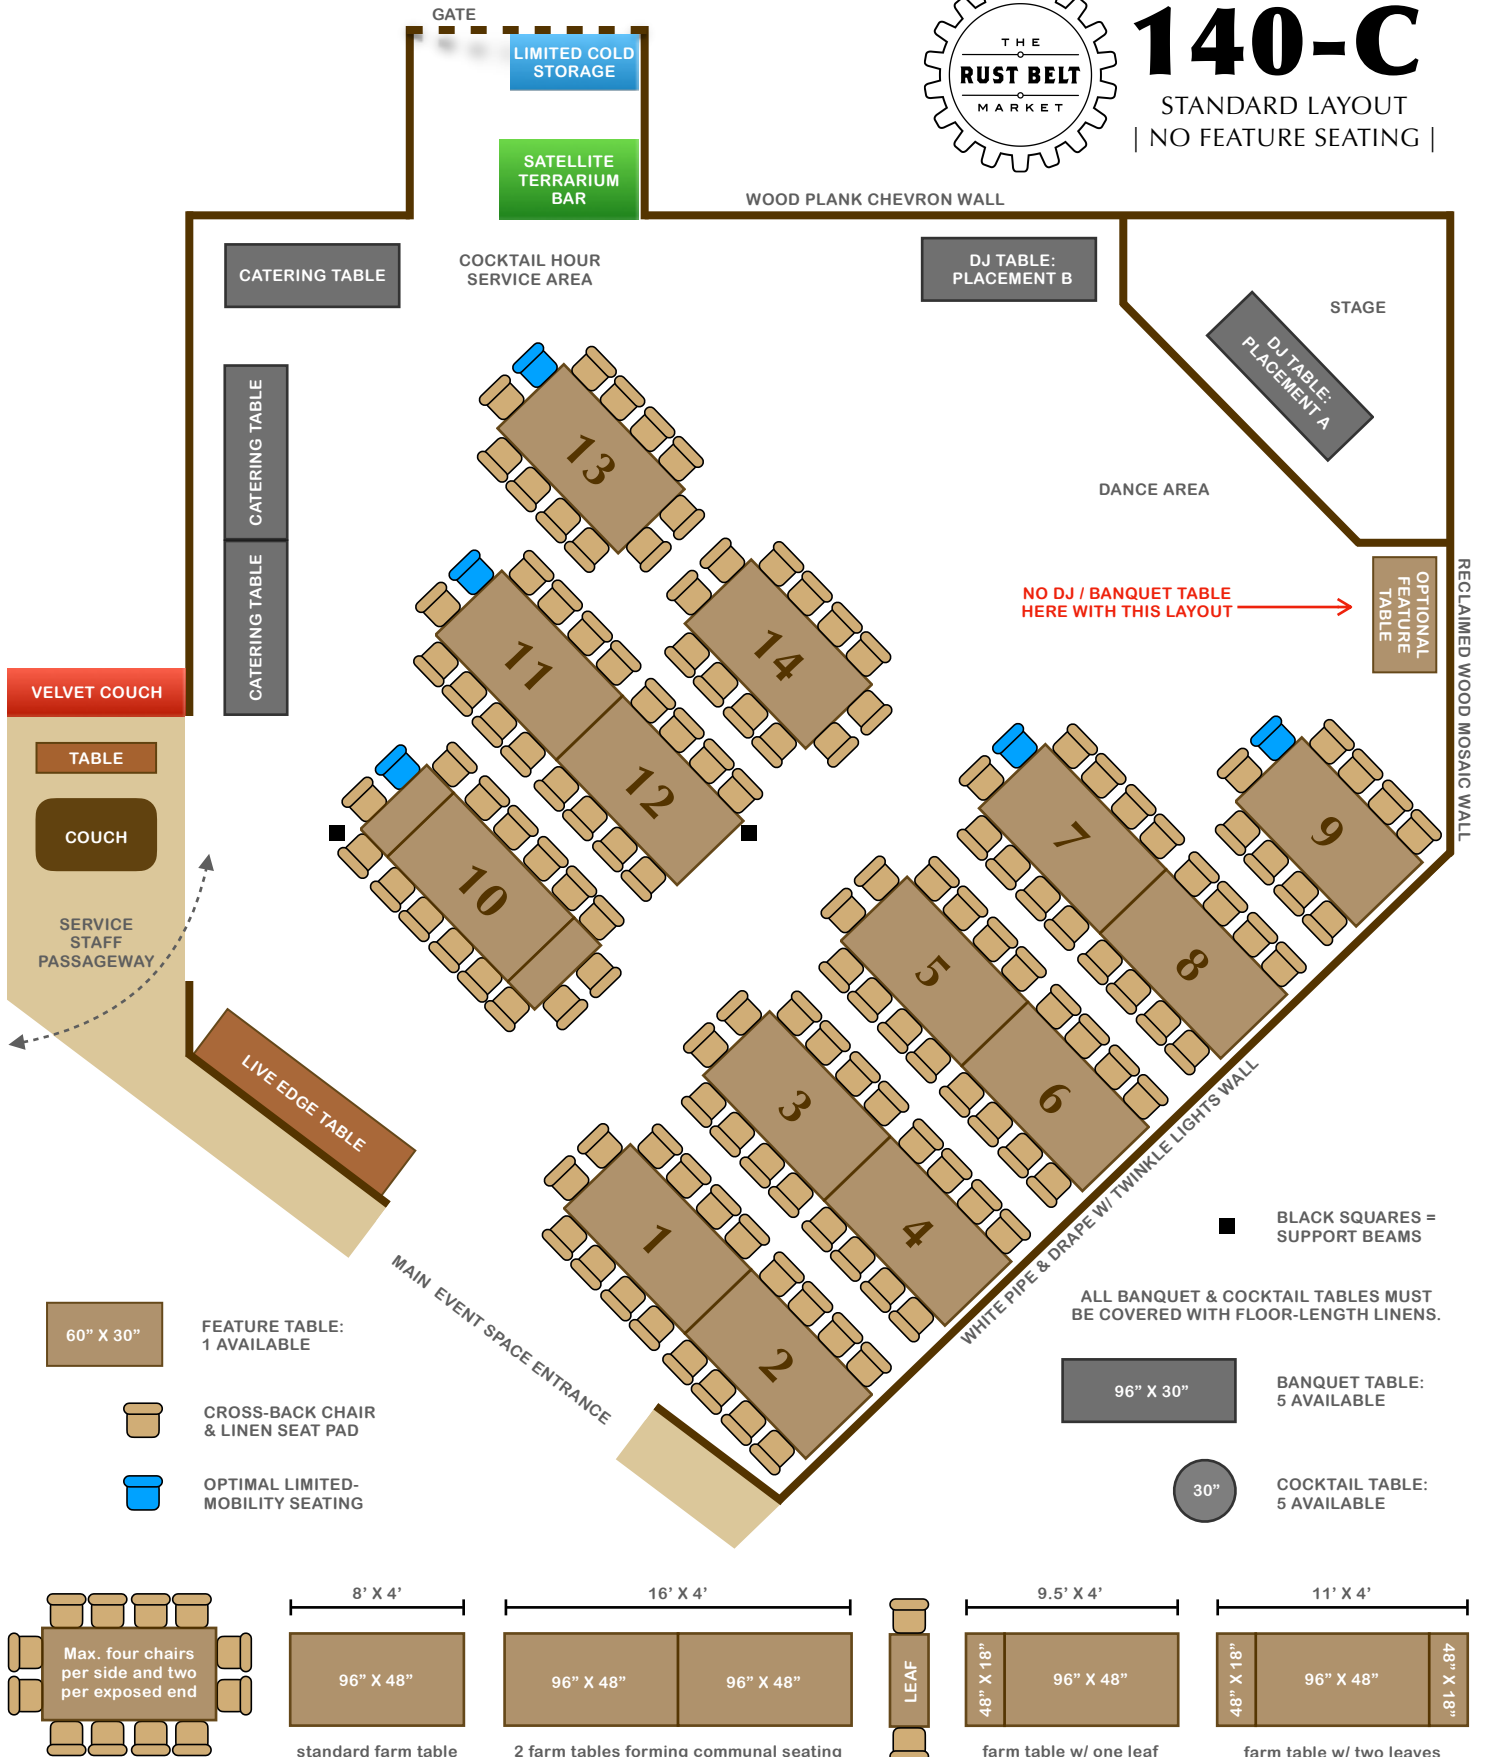

DISCLAIMER: Dimensions, areas, layouts, and details are approximate and should be considered illustrative only.

140-A

STANDARD LAYOUT
| SWEETHEART TABLE |

NOTE: 14 farm tables remain in the event space at all times and cannot be removed.

DISCLAIMER: Dimensions, areas, layouts, and details are approximate and should be considered illustrative only.

140-B

STANDARD LAYOUT
| HEAD / KING'S TABLE |

NOTE: 14 farm tables remain in the event space at all times and cannot be removed.

DISCLAIMER: Dimensions, areas, layouts, and details are approximate and should be considered illustrative only.

140-C

STANDARD LAYOUT
| NO FEATURE SEATING |

NOTE: 14 farm tables remain in the event space at all times and cannot be removed.