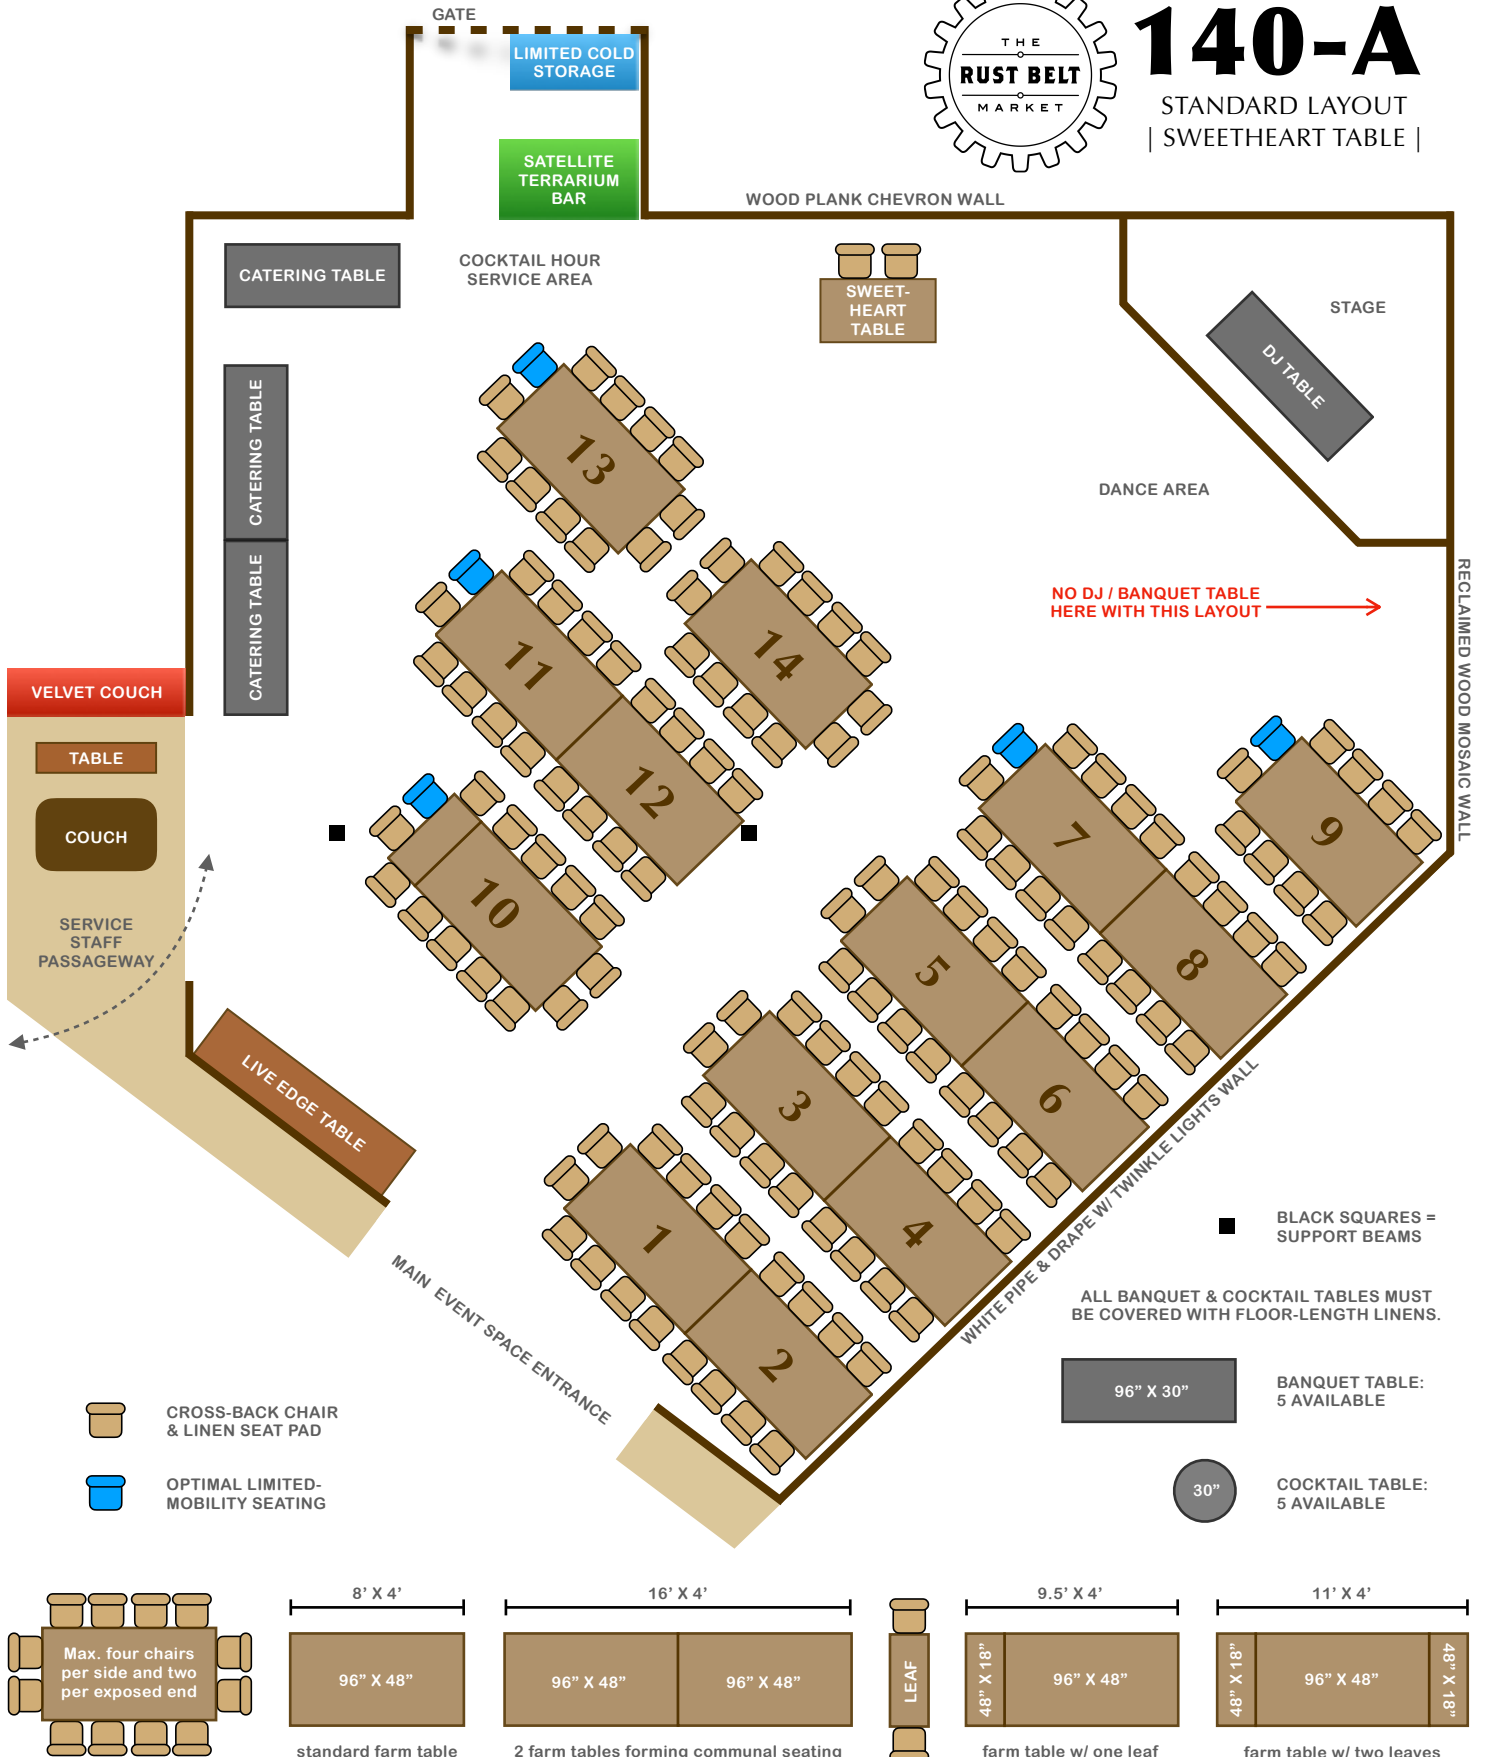

DISCLAIMER: Dimensions, areas, layouts, and details are approximate and should be considered illustrative only.

140-A

STANDARD LAYOUT
| SWEETHEART TABLE |

NOTE: 14 farm tables remain in the event space at all times and cannot be removed.

DISCLAIMER: Dimensions, areas, layouts, and details are approximate and should be considered illustrative only.

140-B

STANDARD LAYOUT
| HEAD / KING'S TABLE |

NOTE: 14 farm tables remain in the event space at all times and cannot be removed.

DISCLAIMER: Dimensions, areas, layouts, and details are approximate and should be considered illustrative only.

140-C

STANDARD LAYOUT
| NO FEATURE SEATING |

NOTE: 14 farm tables remain in the event space at all times and cannot be removed.