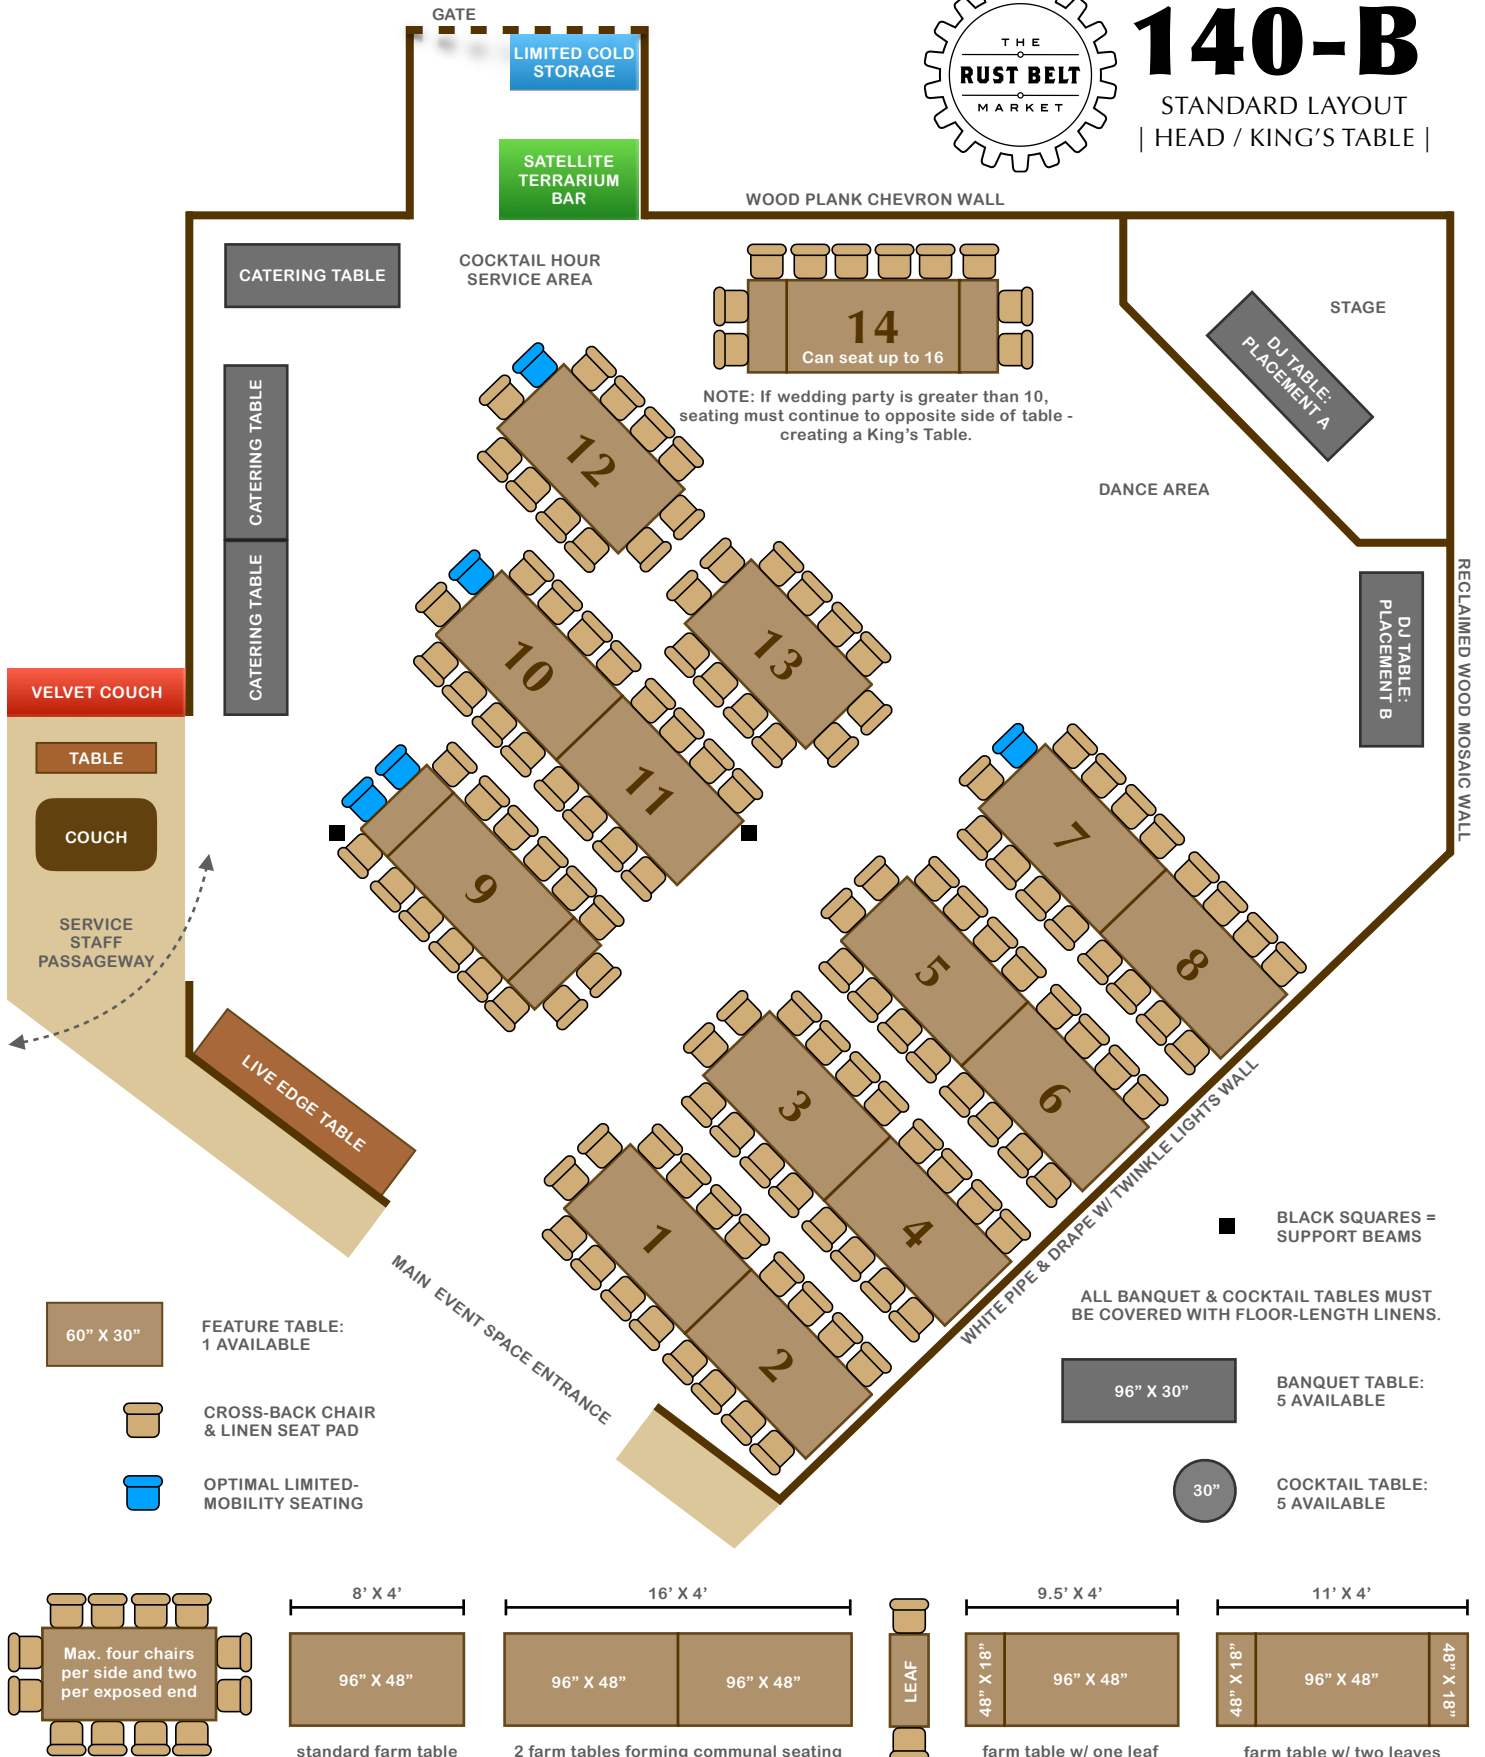

DISCLAIMER: Dimensions, areas, layouts, and details are approximate and should be considered illustrative only.

140-A

STANDARD LAYOUT
| SWEETHEART TABLE |

NOTE: 14 farm tables remain in the event space at all times and cannot be removed.

DISCLAIMER: Dimensions, areas, layouts, and details are approximate and should be considered illustrative only.

140-B

STANDARD LAYOUT
| HEAD / KING'S TABLE |

NOTE: 14 farm tables remain in the event space at all times and cannot be removed.

DISCLAIMER: Dimensions, areas, layouts, and details are approximate and should be considered illustrative only.

140-C

STANDARD LAYOUT
| NO FEATURE SEATING |

NOTE: 14 farm tables remain in the event space at all times and cannot be removed.